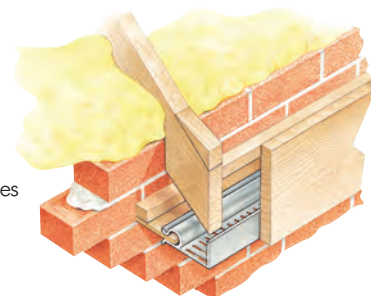

TYPE SSV

Strip Soffit Ventilator

- Regulation airflow compliance
- Integral fly screening
- Accepts different soffit thicknesses
- Self coloured - corrosion proof