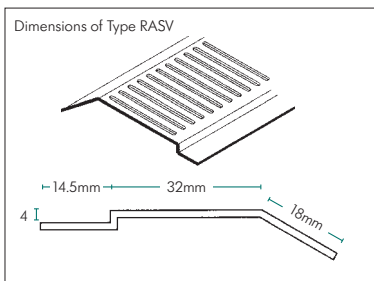

Bill of Quantity / Specification Wording

900 Eaves Soffit Ventilators

Type RASV Reversible Angled Soffit Ventilator by Cavity Trays of Yeovil Somerset BA22 8HU (01935 474769). Colour _____. Secure between soffit and fascia. Metres run _____.

Product name	Type RASV Reversible Angled Soffit Ventilator
Size	2400 x 60mm
Free airflow rating	10,000mm² per running metre pitches above 15°
Colour	White Brown
Material	PVCU
Observations	Invert to use at top or bottom of sloping soffit