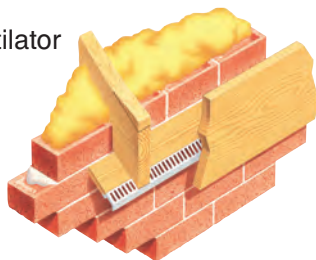

## TYPE RASV

### Reversible Angled Soffit Ventilator

- Reversible profile for sloping soffits
- Integral insect screening
- Self coloured - corrosion proof
- Easy regulation compliance

#### Solution

The Type RASV Strip Soffit Ventilator is designed for use with a standard horizontal or sloping soffit boards on roof pitches of 15 degrees or above. The airflow rating is 10,000mm<sup>2</sup> per metre run. The ventilation slots provide screening in accordance with regulations.